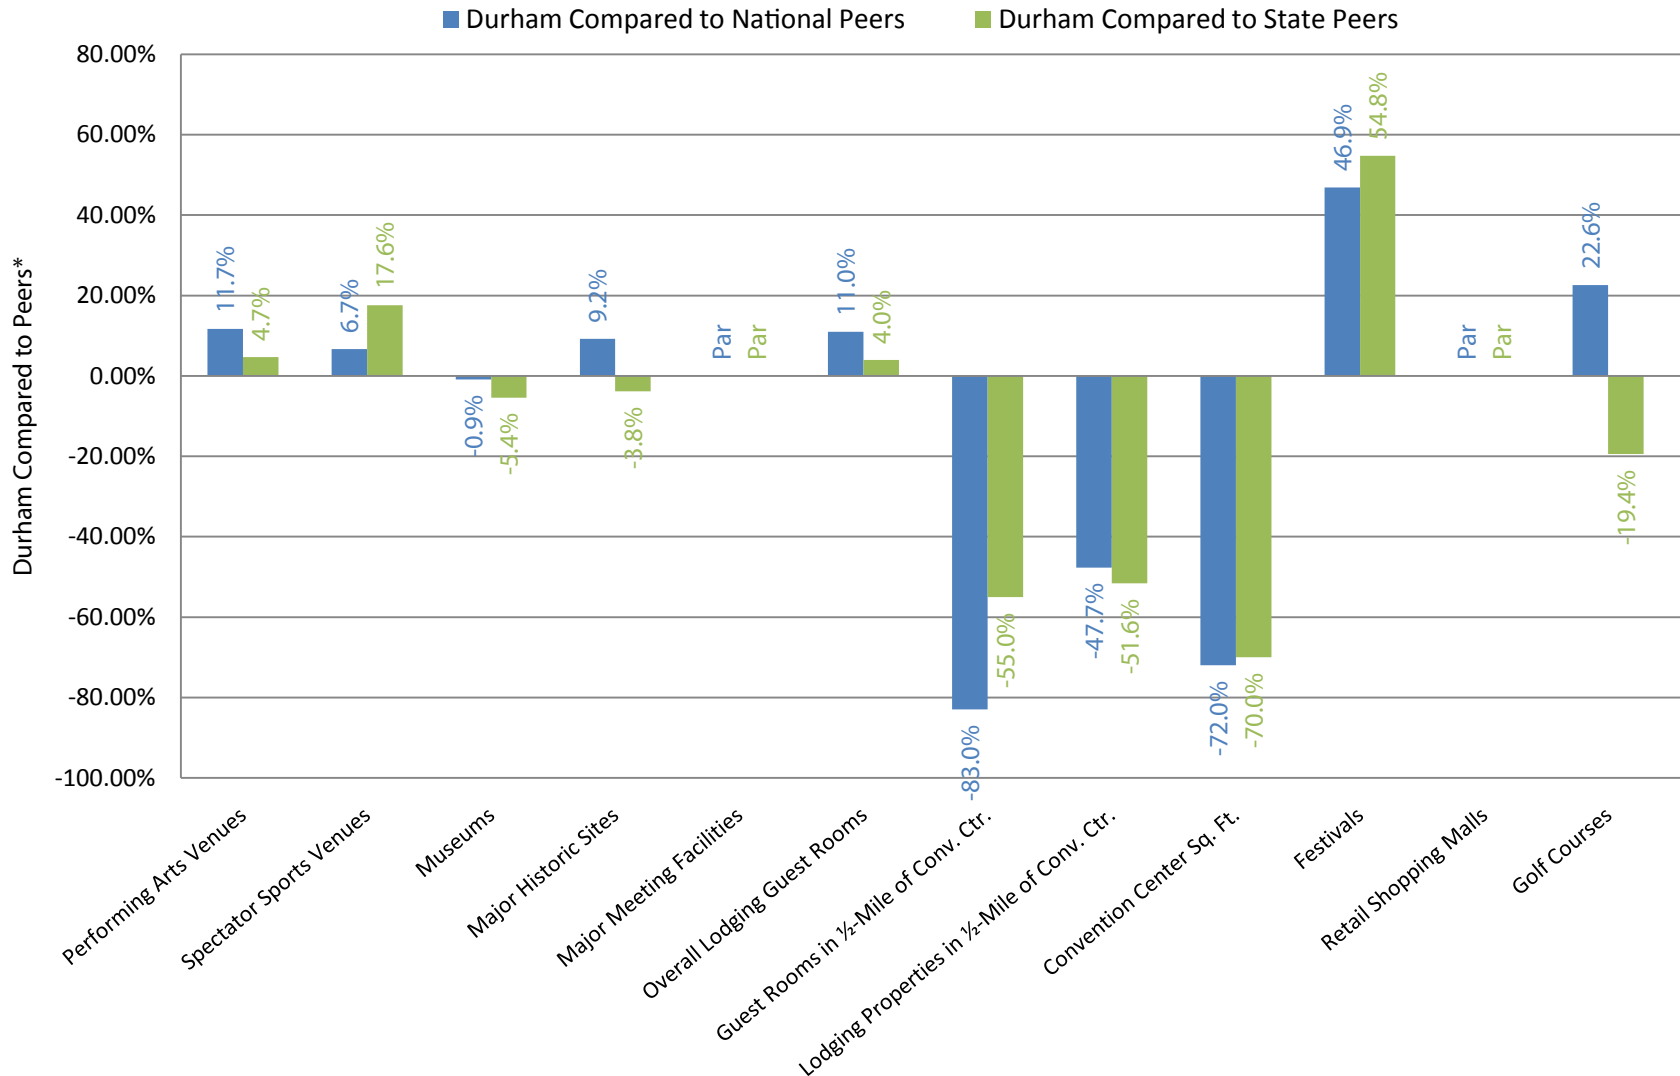

Durham Visitor-Related Capacity Compared to Comparable Destinations in NC and US.

(as of 2007-08)

* Data from 19 other benchmark destinations across the nation and 4 across the state

Source: DMAI, DCVB