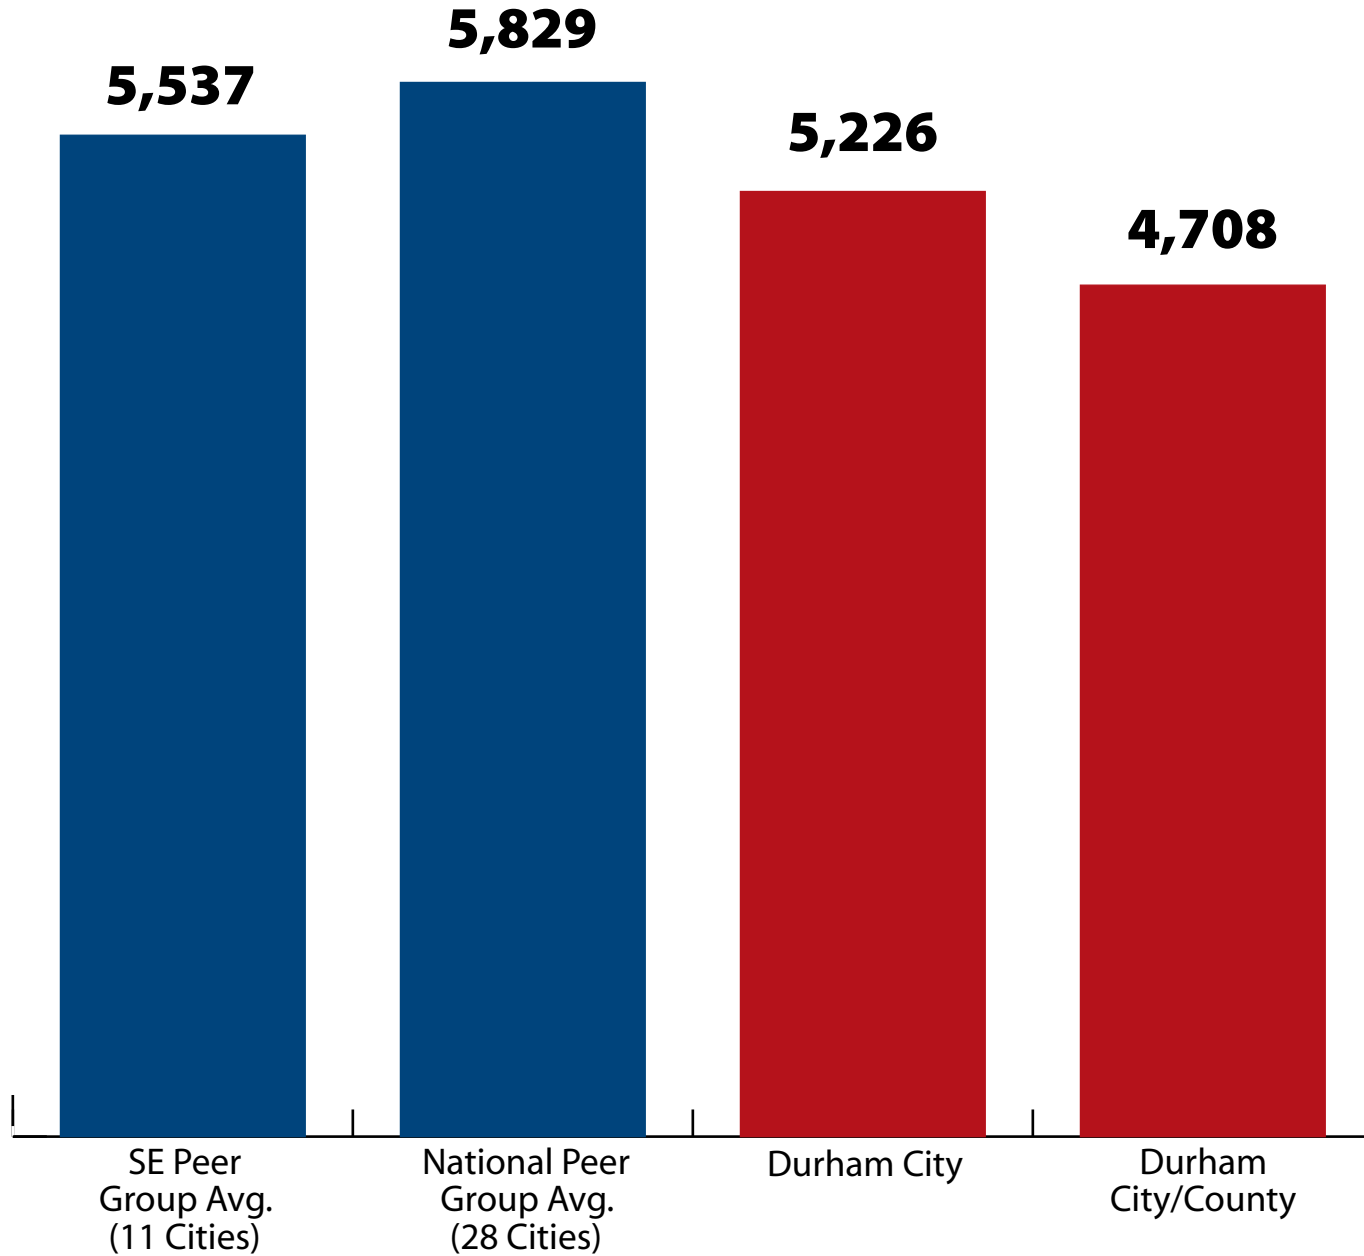

# 2009 Property Crimes per 100,000

Source: Uniform Crime Report and Durham Convention & Visitors Bureau