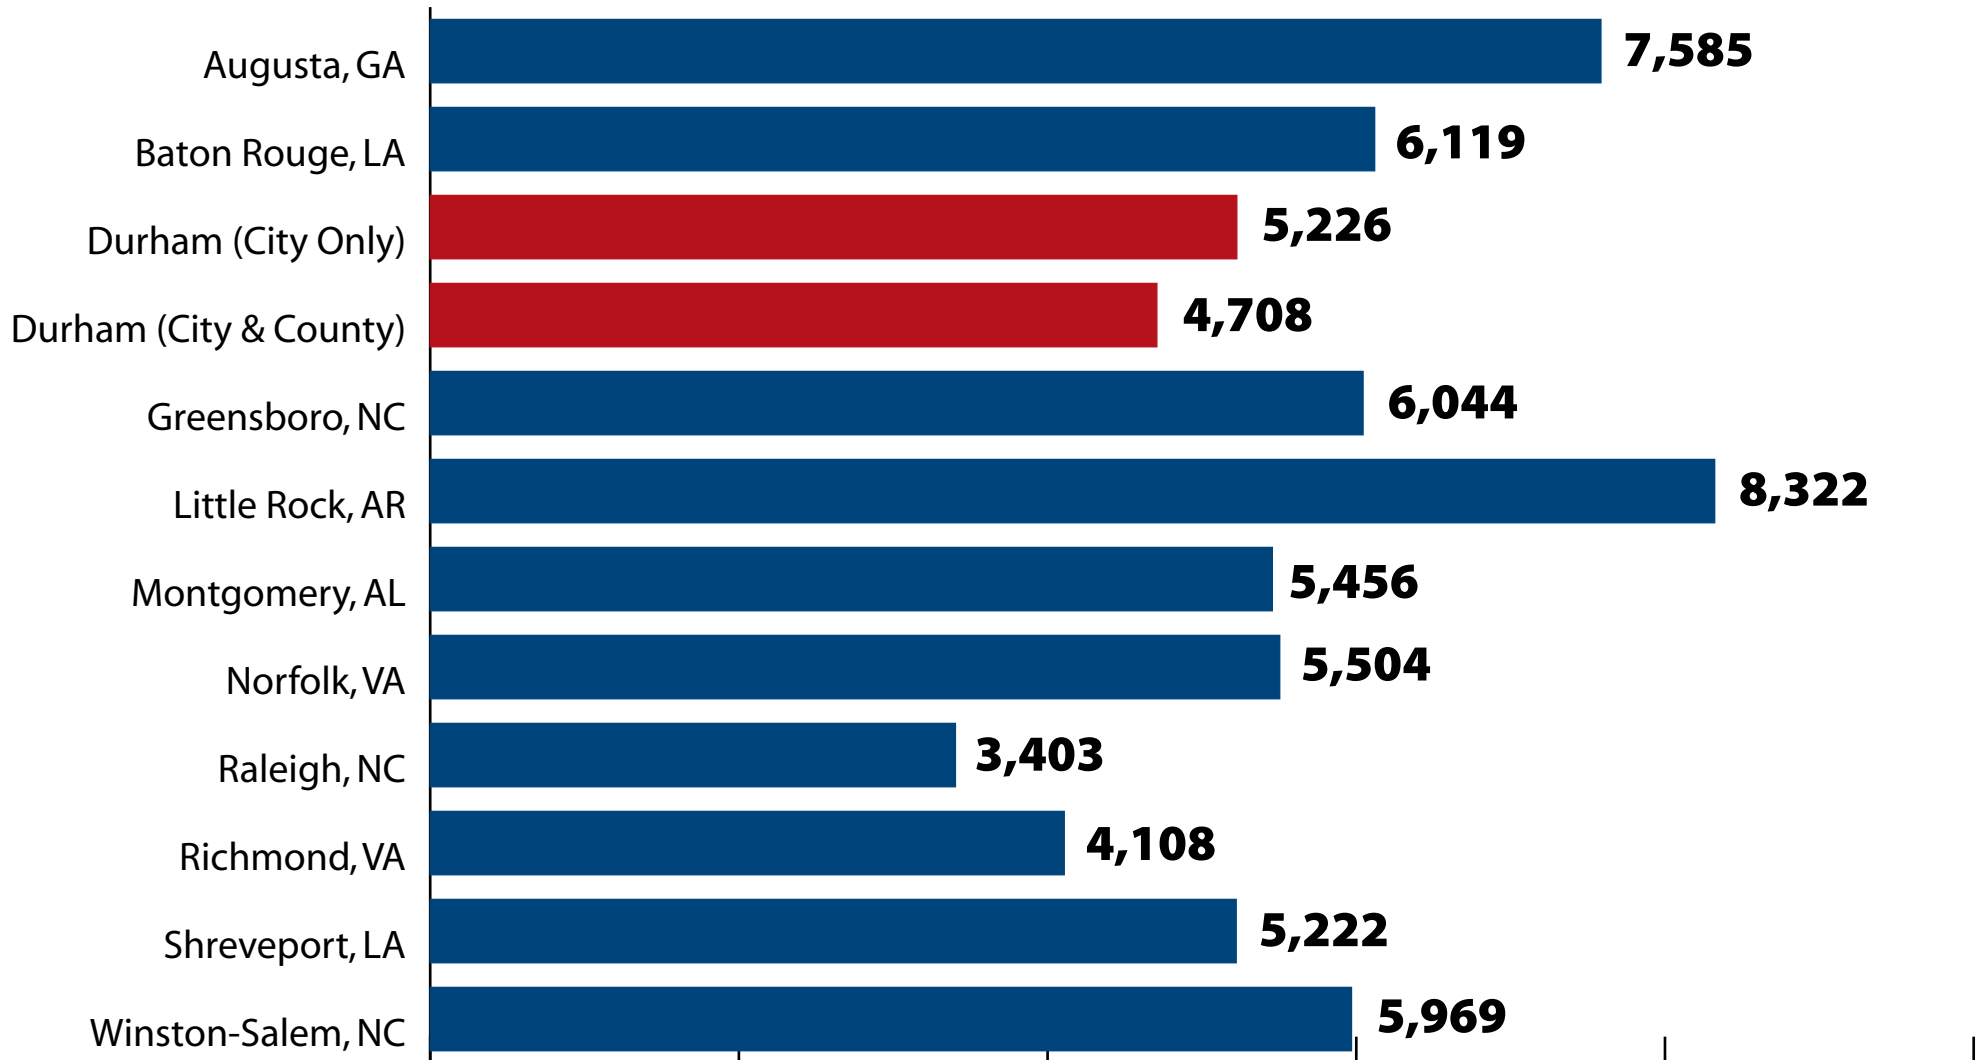

2009 Property Crimes per 100,000

Durham Compared with 10* Similar Southeast Cities

*With similar population and socio-economic make-up

Source: Uniform Crime Report and Durham Convention & Visitors Bureau