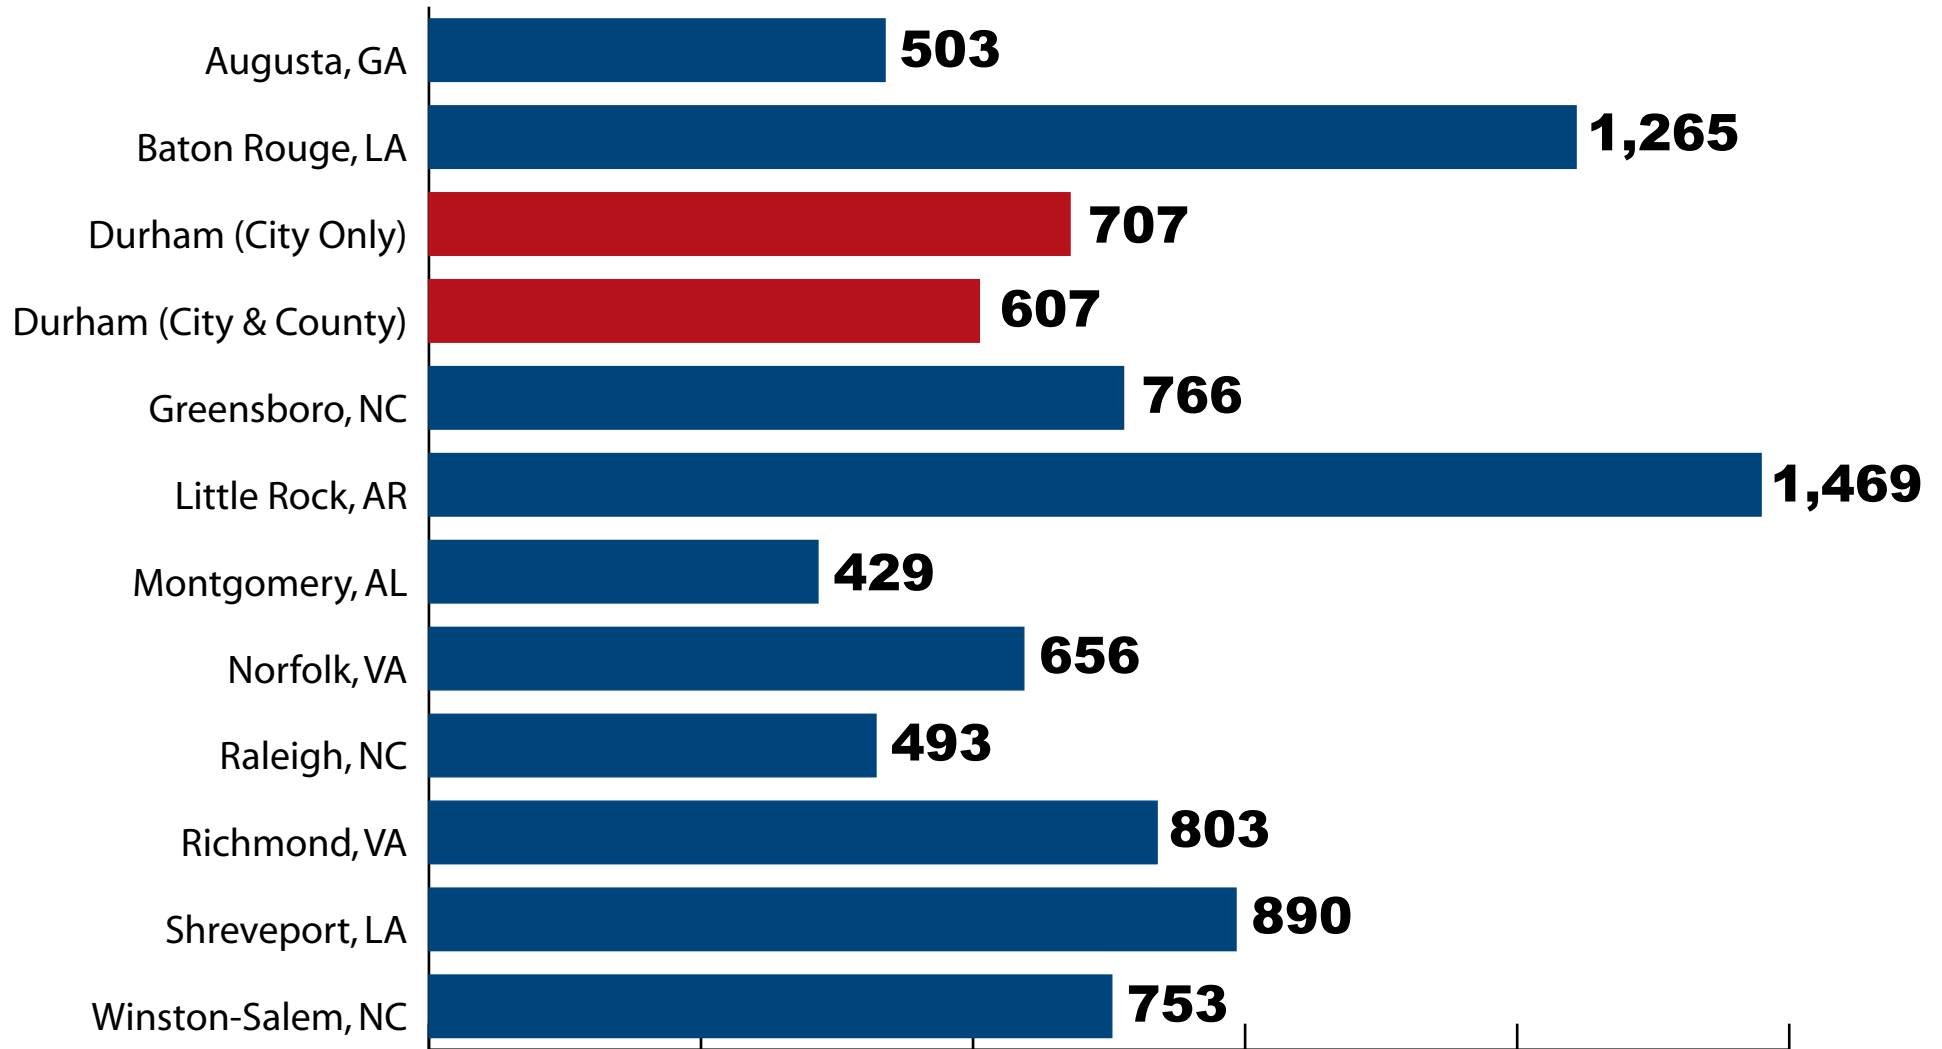

# 2009 Violent Crimes per 100,000

*Durham Compared with 10\* Similar Southeast Cities*

*\*With similar population and socio-economic make-up*

Source: Uniform Crime Report and Durham Convention & Visitors Bureau