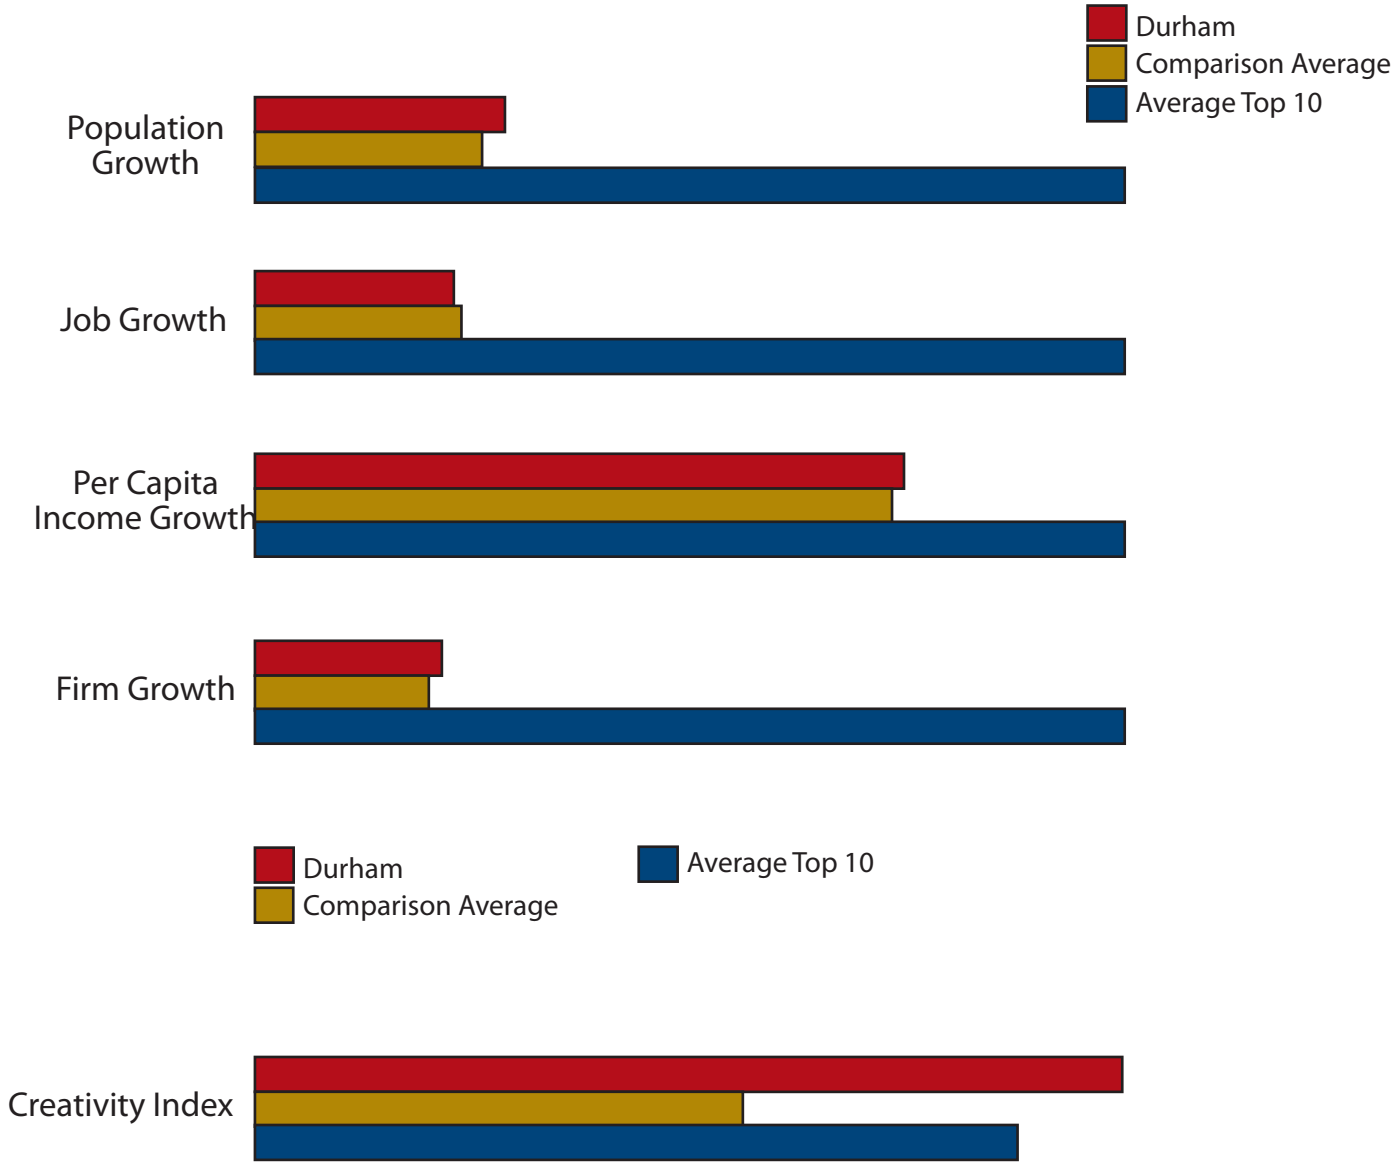

# Center for Creativity - Creativity

Creativity Index	Durham County		Comparison Counties	Average of Top Ten
	Score	Rank	Score	Score
	0.940	1	0.502	0.834

Source: DCVB & Catalytix (2003)