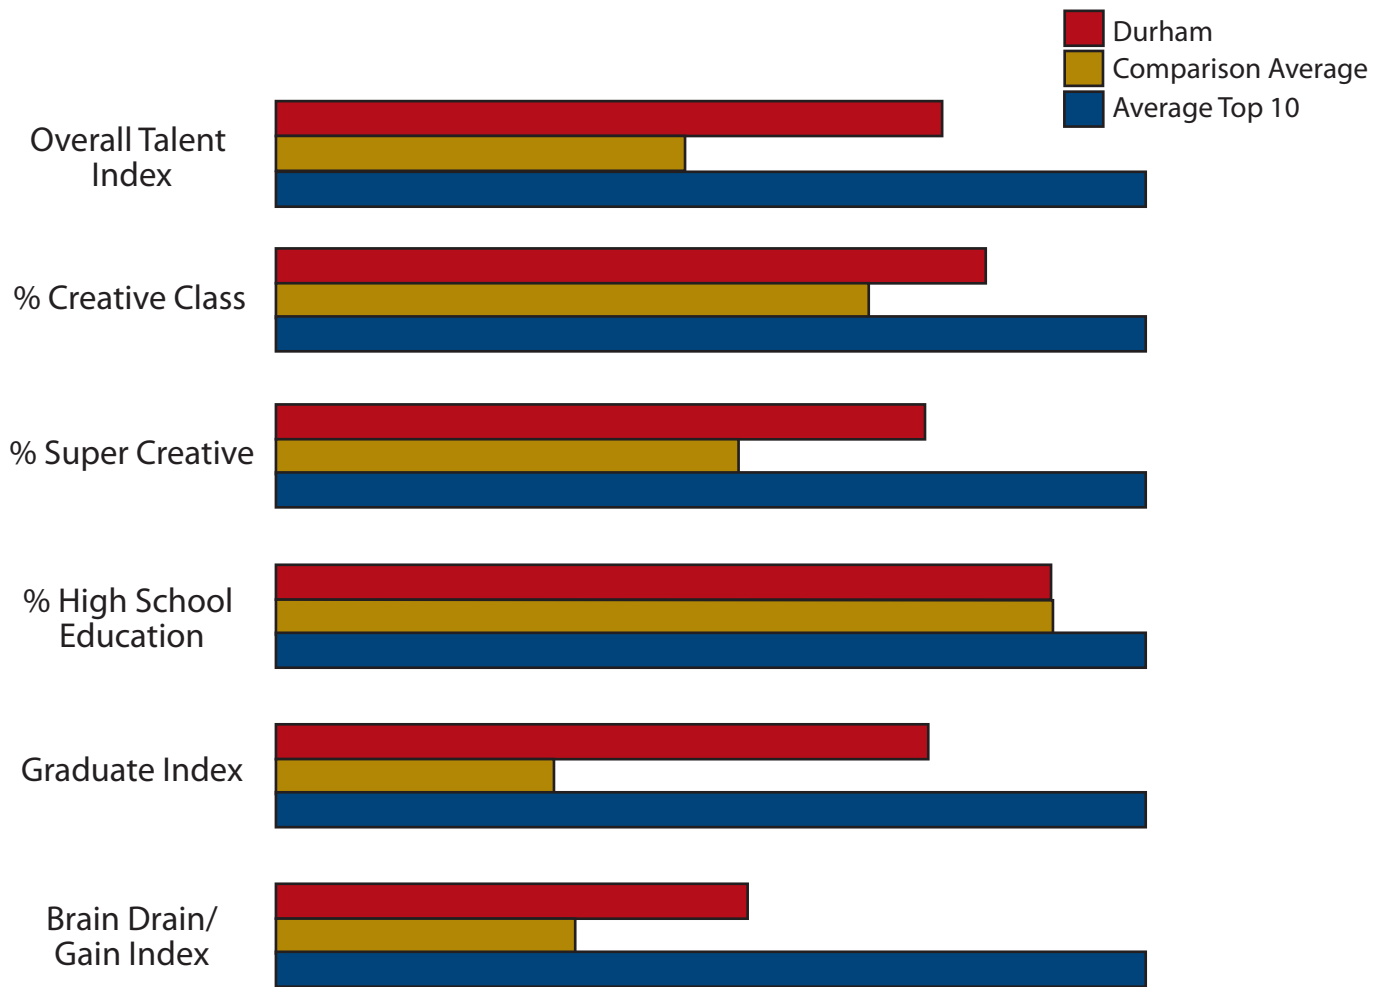

Center for Creativity - Talent

Talent	Durham County		Comparison Counties	Average of Top Ten
	Score	Rank	Score	Score
Overall Talent Index	40.1%	18	23.7%	51.30025
% Creative Class	33.1%	15	26.6%	40.3%
% Super Creative	14.2%	18	9.5%	17.6%
% High School Education	83.0%	146	82.9%	93.7%
Graduate Index	17.4%	18	8.5%	22.8%
Brain Drain/Gain Index	1.10%	36	0.81%	2.09%