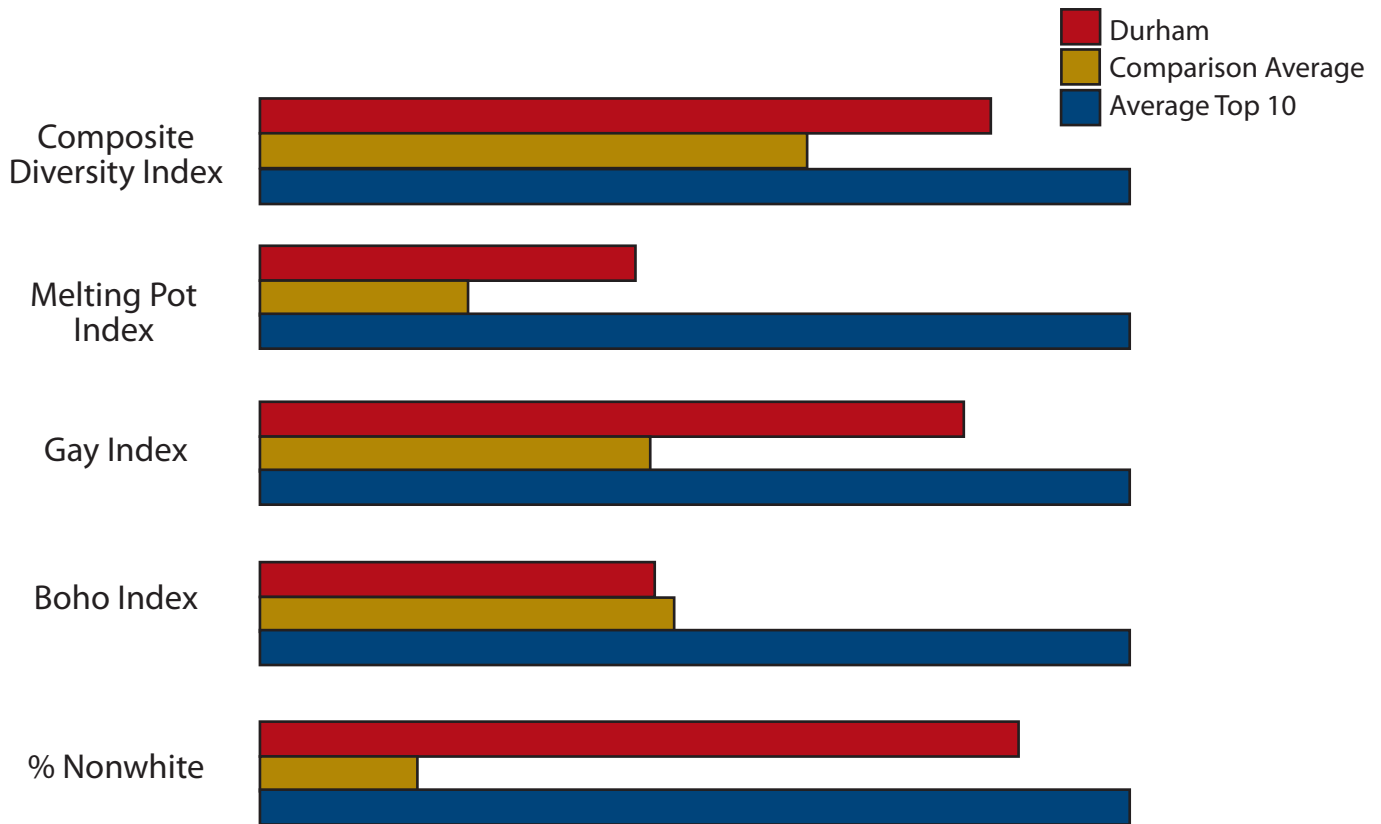

Center for Creativity - Tolerance

Tolerance	Durham County		Comparison Counties	Average of Top Ten
	Score	Rank	Score	Score
Composite Diversity Index	0.796	27	0.502	0.941
Melting Pot Index	0.109	24	0.053	0.242
Gay Index	1.638	8	0.840	1.995
Boho Index	0.881	139	0.914	1.986
% Nonwhite	48.9%	14	17.4%	56.6%