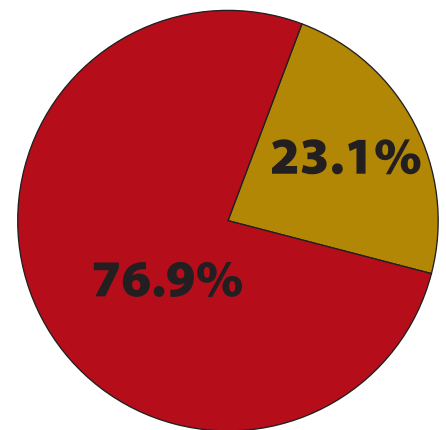

How Triangle Residents Characterize Where They Live

Durham County

- A Distinct City, Town or County**
- One Big Area or Region**
(Where Distinctiveness of cities, towns or Counties are no longer meaningful)

Orange County

Wake County

Triangle

Source: The Catevo Group Public Opinion Poll; margin of error plus or minus 5%