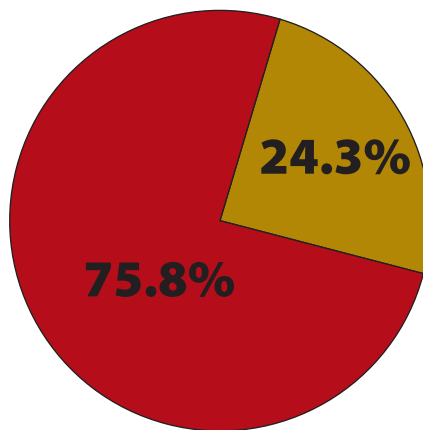

How Triangle Residents Characterize Where They Live

Durham County

- A Distinct City, Town or County**
- One Big Area or Region**
(Where Distinctiveness of cities, towns or Counties are no longer meaningful)

Orange County

Wake County

Triangle

Source: The Catevo Group Public Opinion Poll; margin of error plus or minus 5%