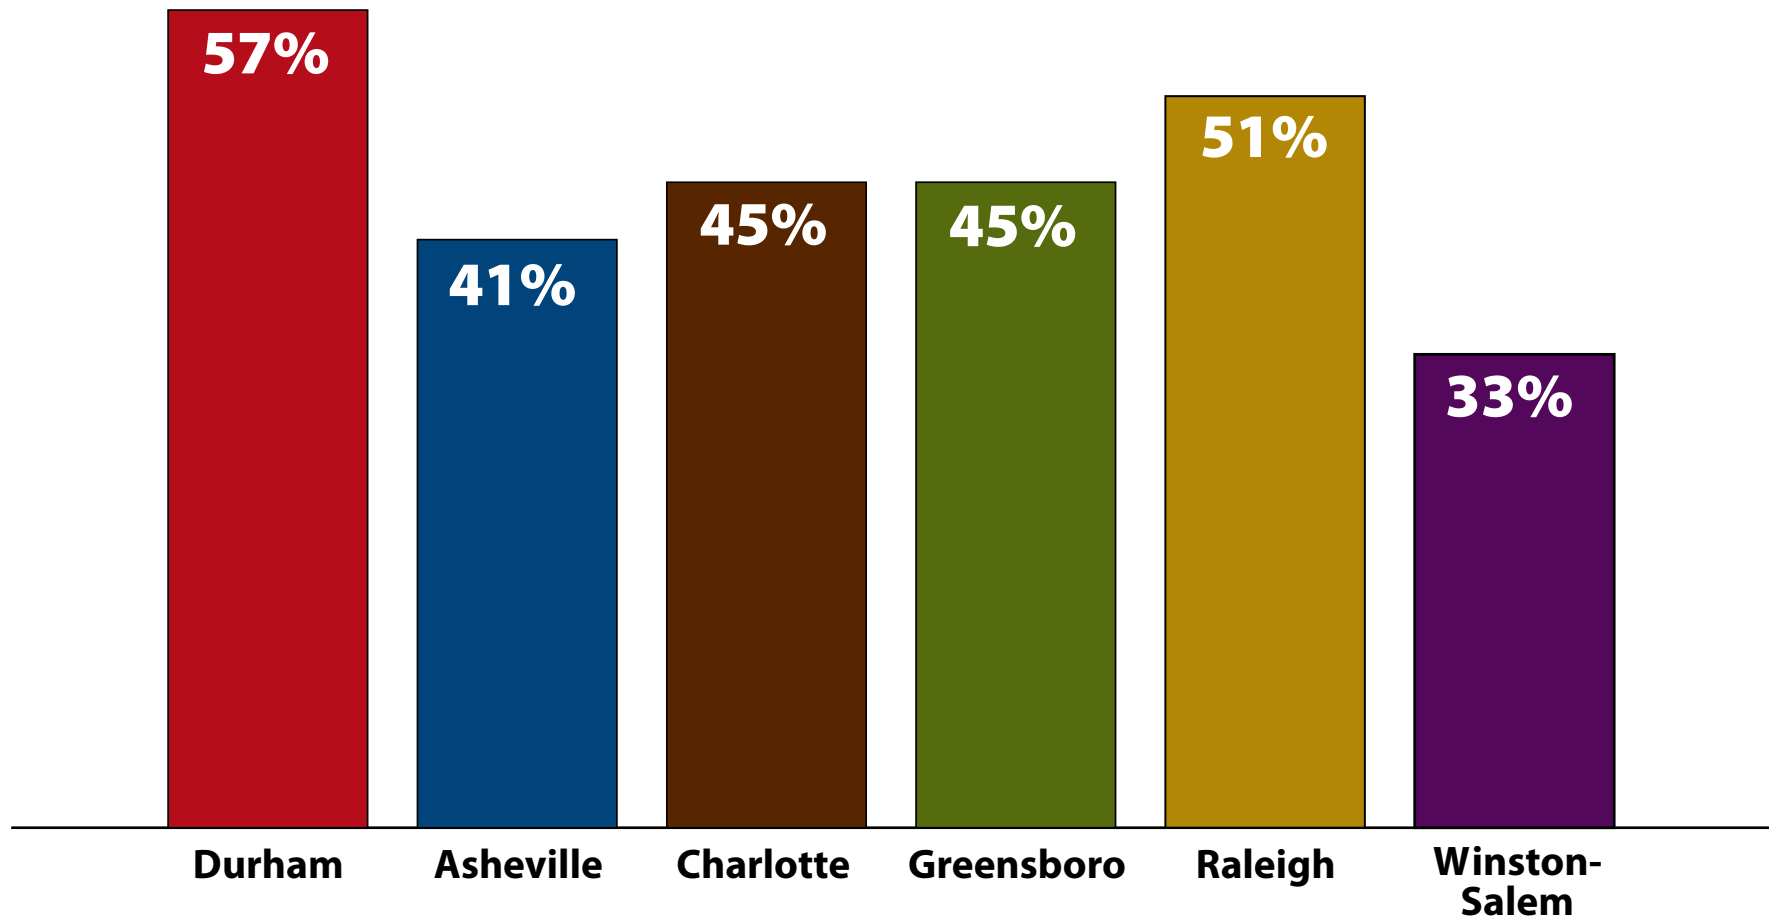

Percent of Overall Lodging Guest-Rooms with a Rating of 3 or More Diamonds by AAA

(2006)

**Note: Countywide results are indicated by the name of the core city.
Source: Computed by DCVB from AAA Carolinas and Data from CVB Web Sites*