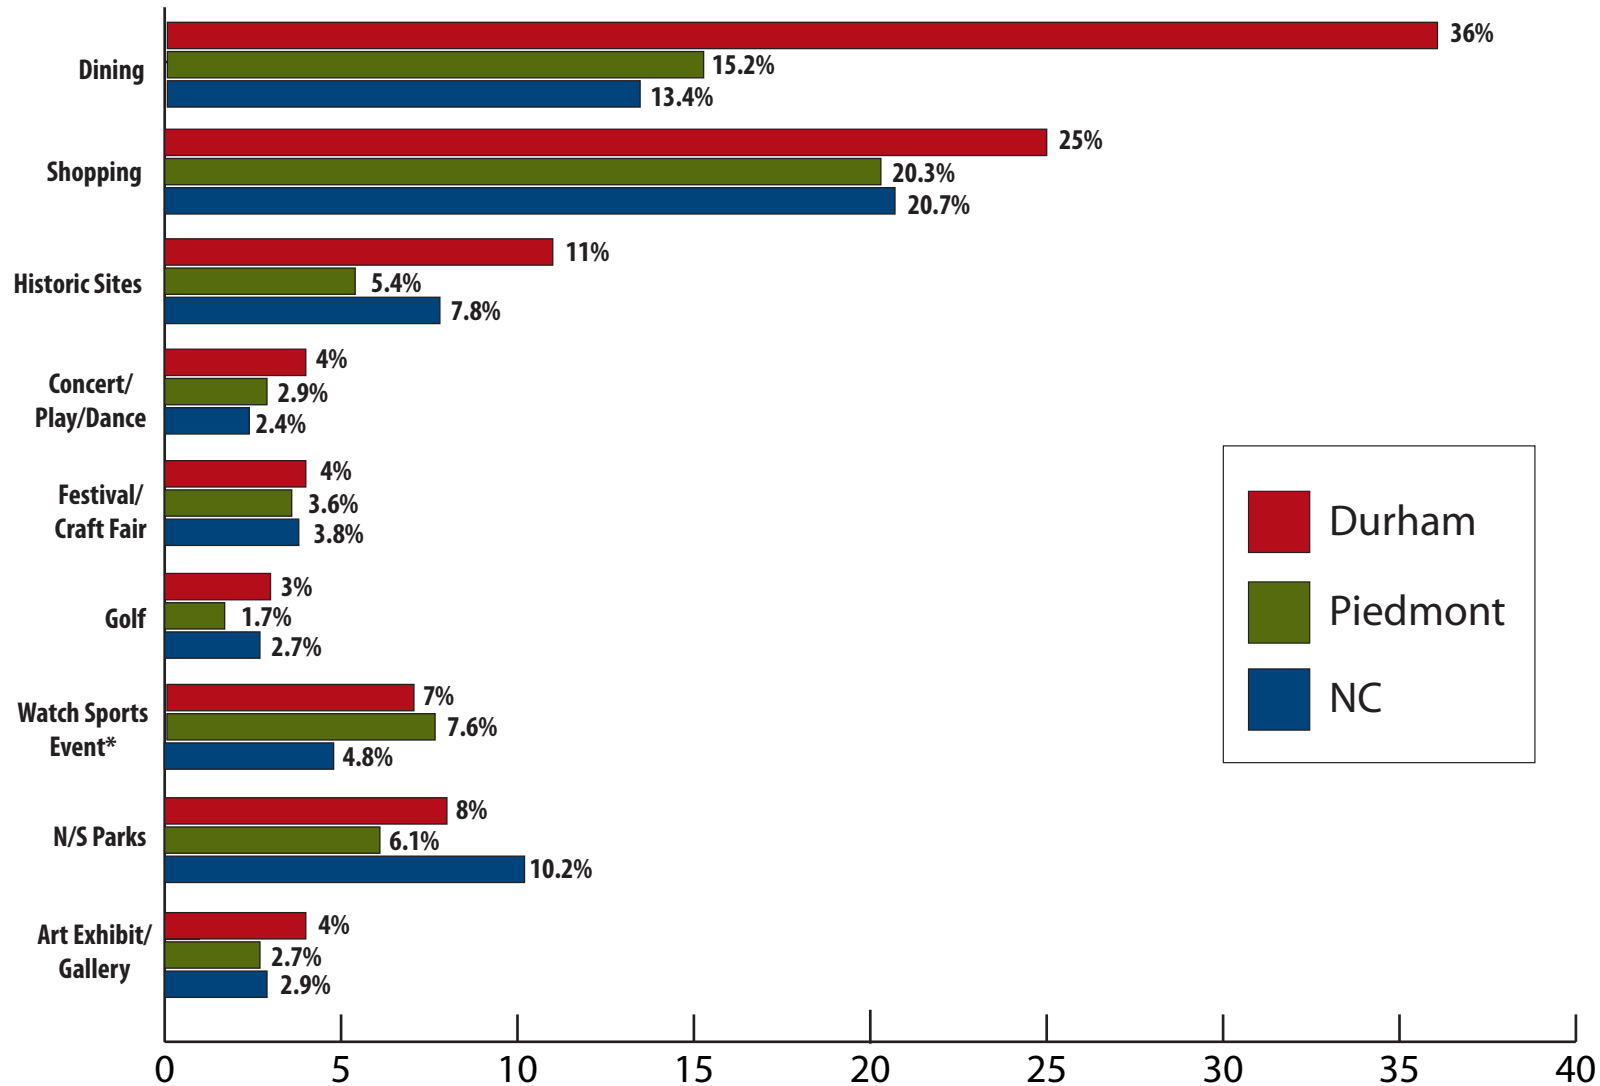

Durham Compared to Piedmont and State Overnight Visitor Activity Participation

*State survey now measures motor sports, major sports and youth/amateur/collegiate sports events separately. Museums and Art Exhibitions do not appear because there is too much variance in these categories.