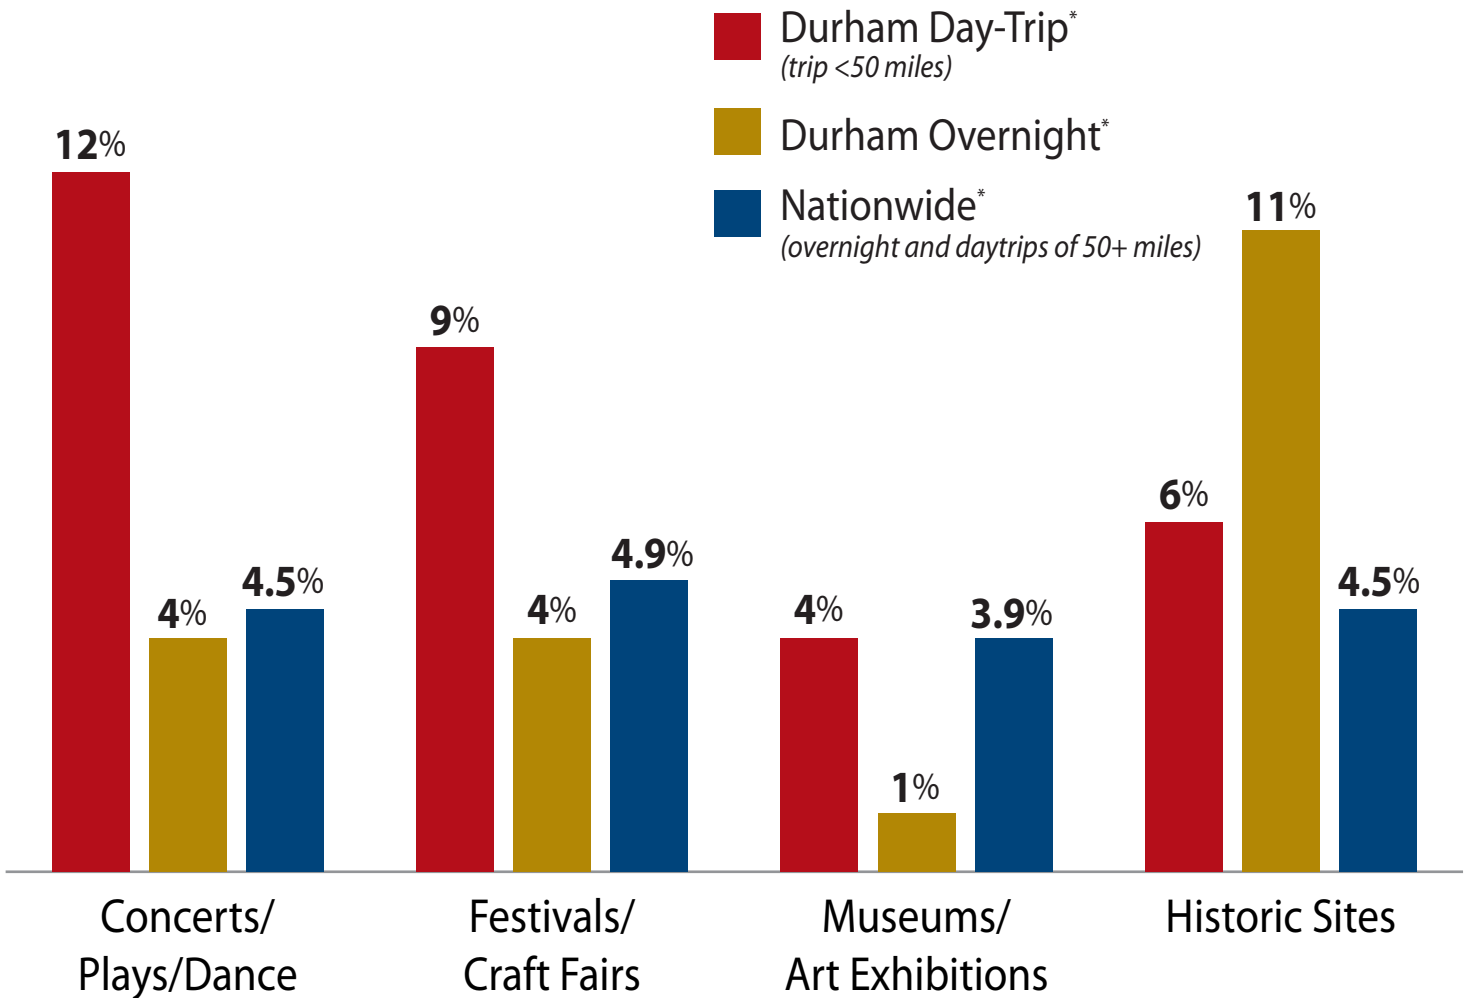

Overall Visitor Participation Cultural-Heritage Activities

* Measured in visitor stays or person-trips

Source: D.K. Shifflet & Associates, DCVB