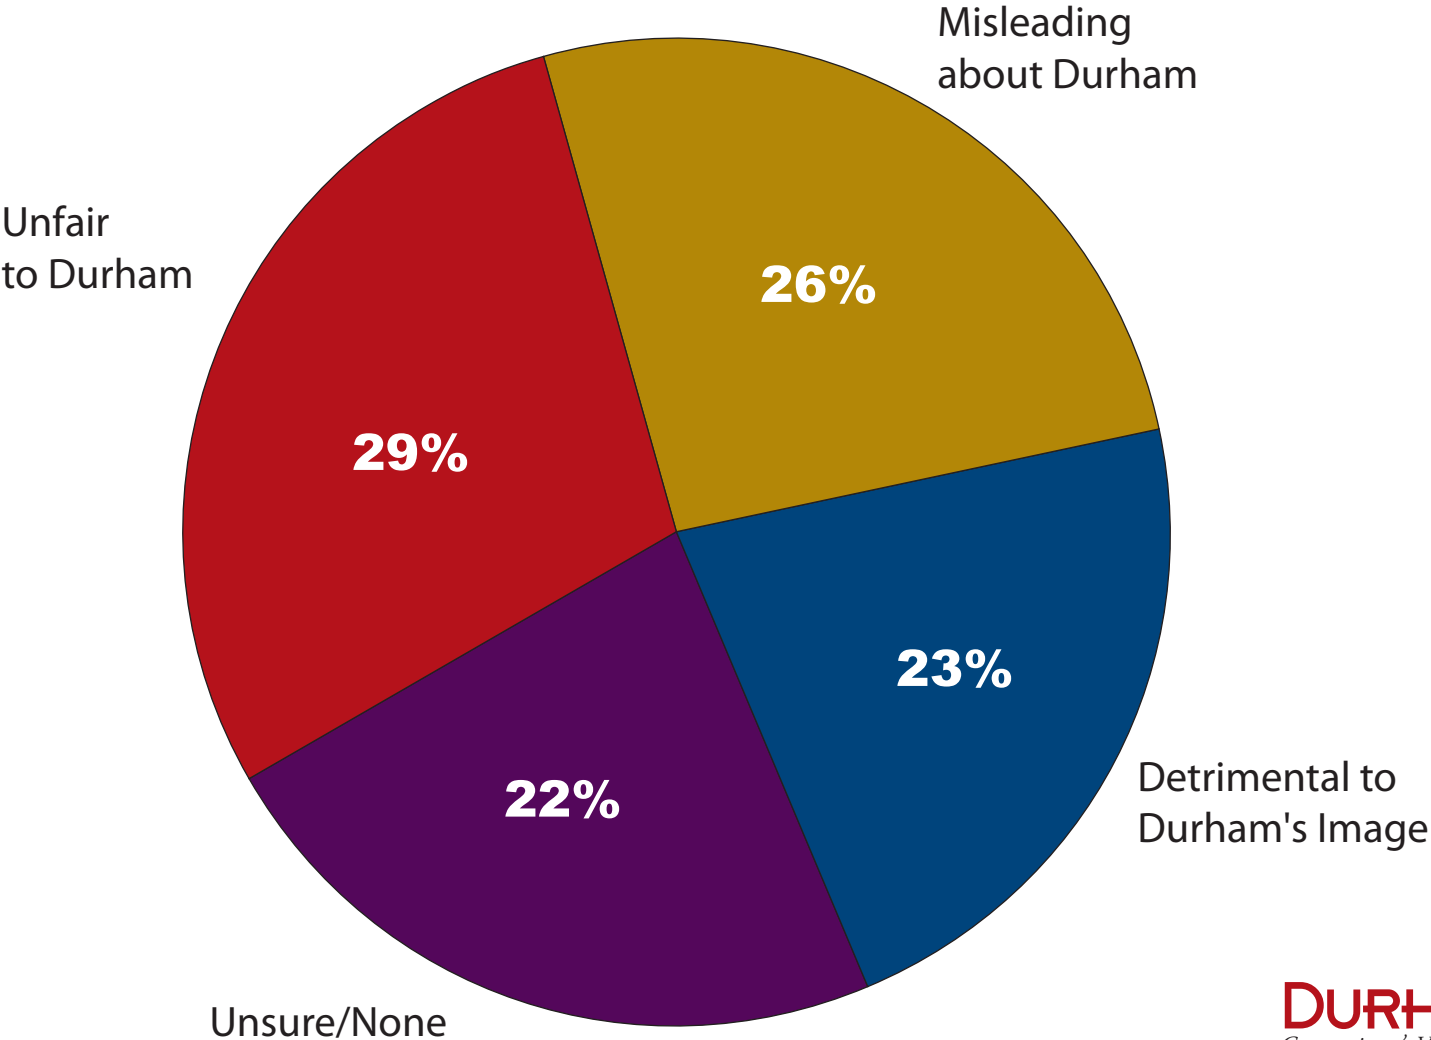

Impact of Policies by Raleigh News Media not to Identify Durham as the Location of Stories Occurring In SE Durham Including RTP

(All Three Counties)

Source: Digiton, 2004