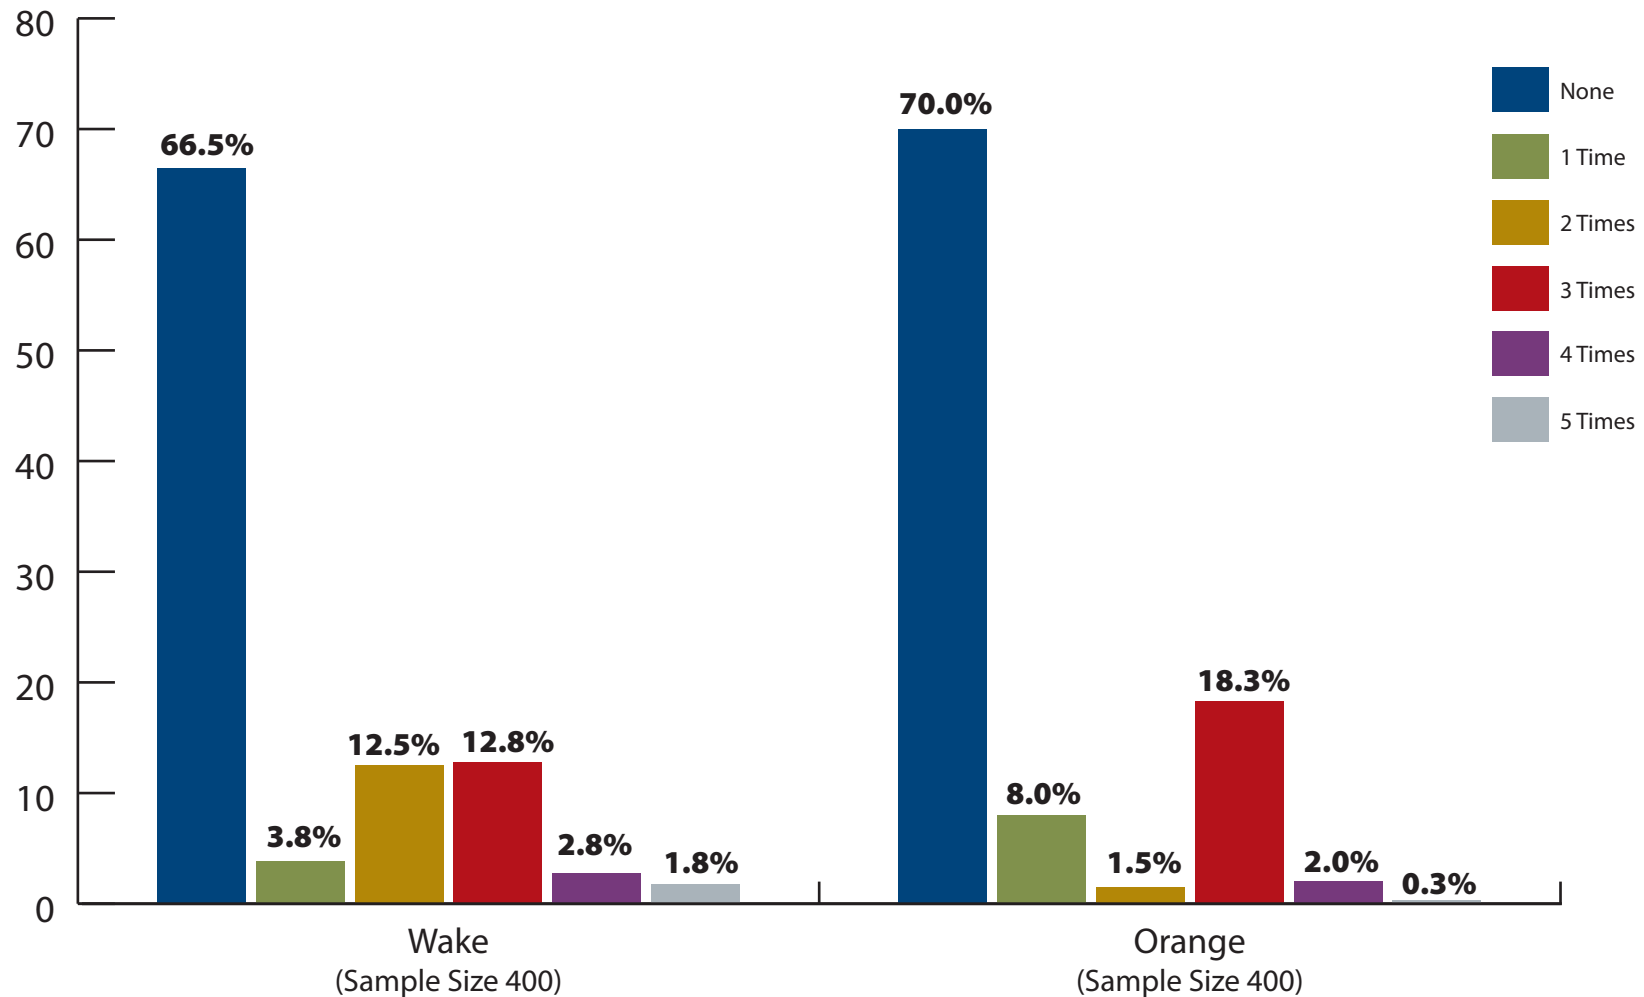

# How often in a 12-month period do you travel to Durham to see live concerts, plays, and other performing arts?

(2005)

Source: Digiton Public Opinion Poll; Orange and Wake plus or minus 5%