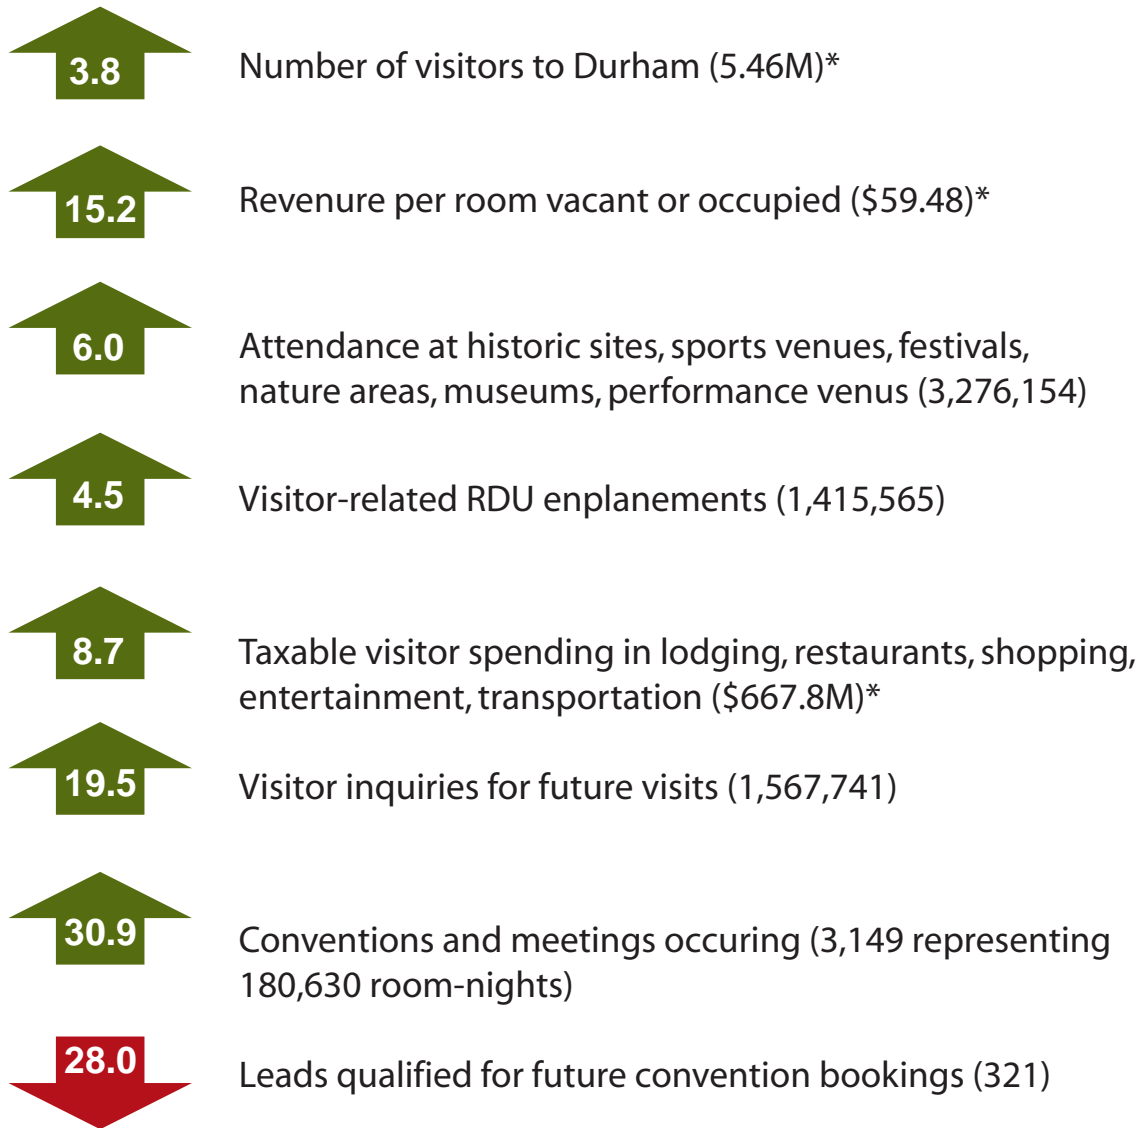

Durham 2006-2007 Year-End Visitor-Related Performance

*Calendar year 2006

Source: DCVB