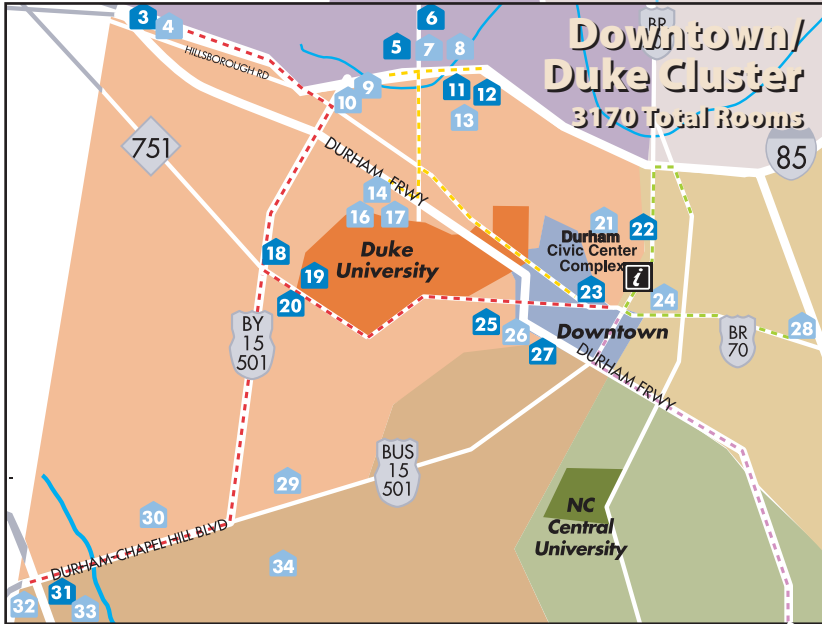

# Map of Durham City-Wides

Durham is a compact, single city community. For City-wide conventions, hotels and meeting facilities are conveniently clustered in two areas... around Duke University and Downtown Durham and around Research Triangle Park in Southeast Durham. Turn-key shuttle programs involving both clusters and the entire community can still assure maximum ride time of 15 minutes and departure/returns every 10 minutes during peak.

## Downtown/Duke Cluster

### Major Convention Hotels

Durham Marriott at the

Civic Center, 786-6000.....	code 23
Hilton Durham Hotel, 383-8033.....	code 3
Millennium Hotel Durham, 383-8575.....	code 18
Washington Duke Inn & Golf Club, 490-0999.....	code 20

## Southeast Durham/RTP Cluster